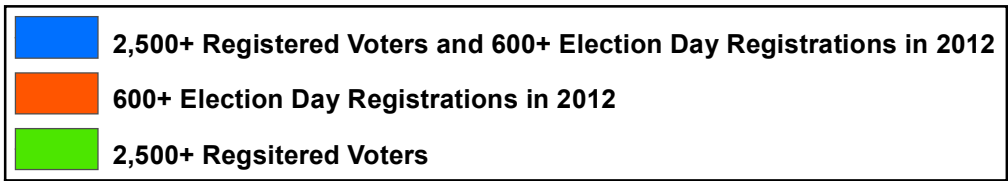

# CITY OF MINNEAPOLIS - ELECTION PRECINCTS

Labels indicate the ward number followed by the precinct number

June 2013