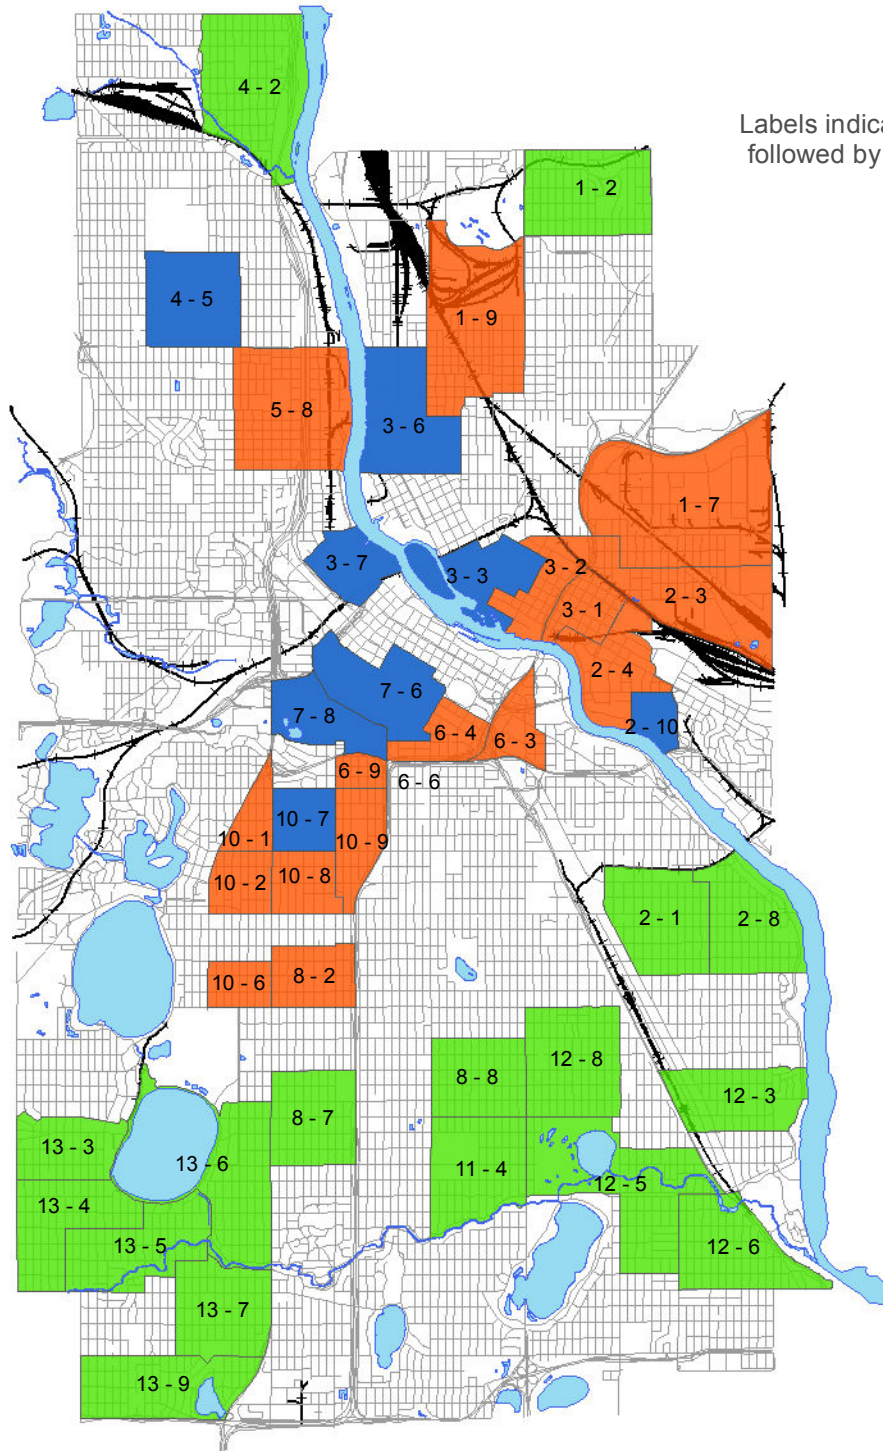

# CITY OF MINNEAPOLIS - ELECTION PRECINCTS

Labels indicate the ward number followed by the precinct number

June 2013