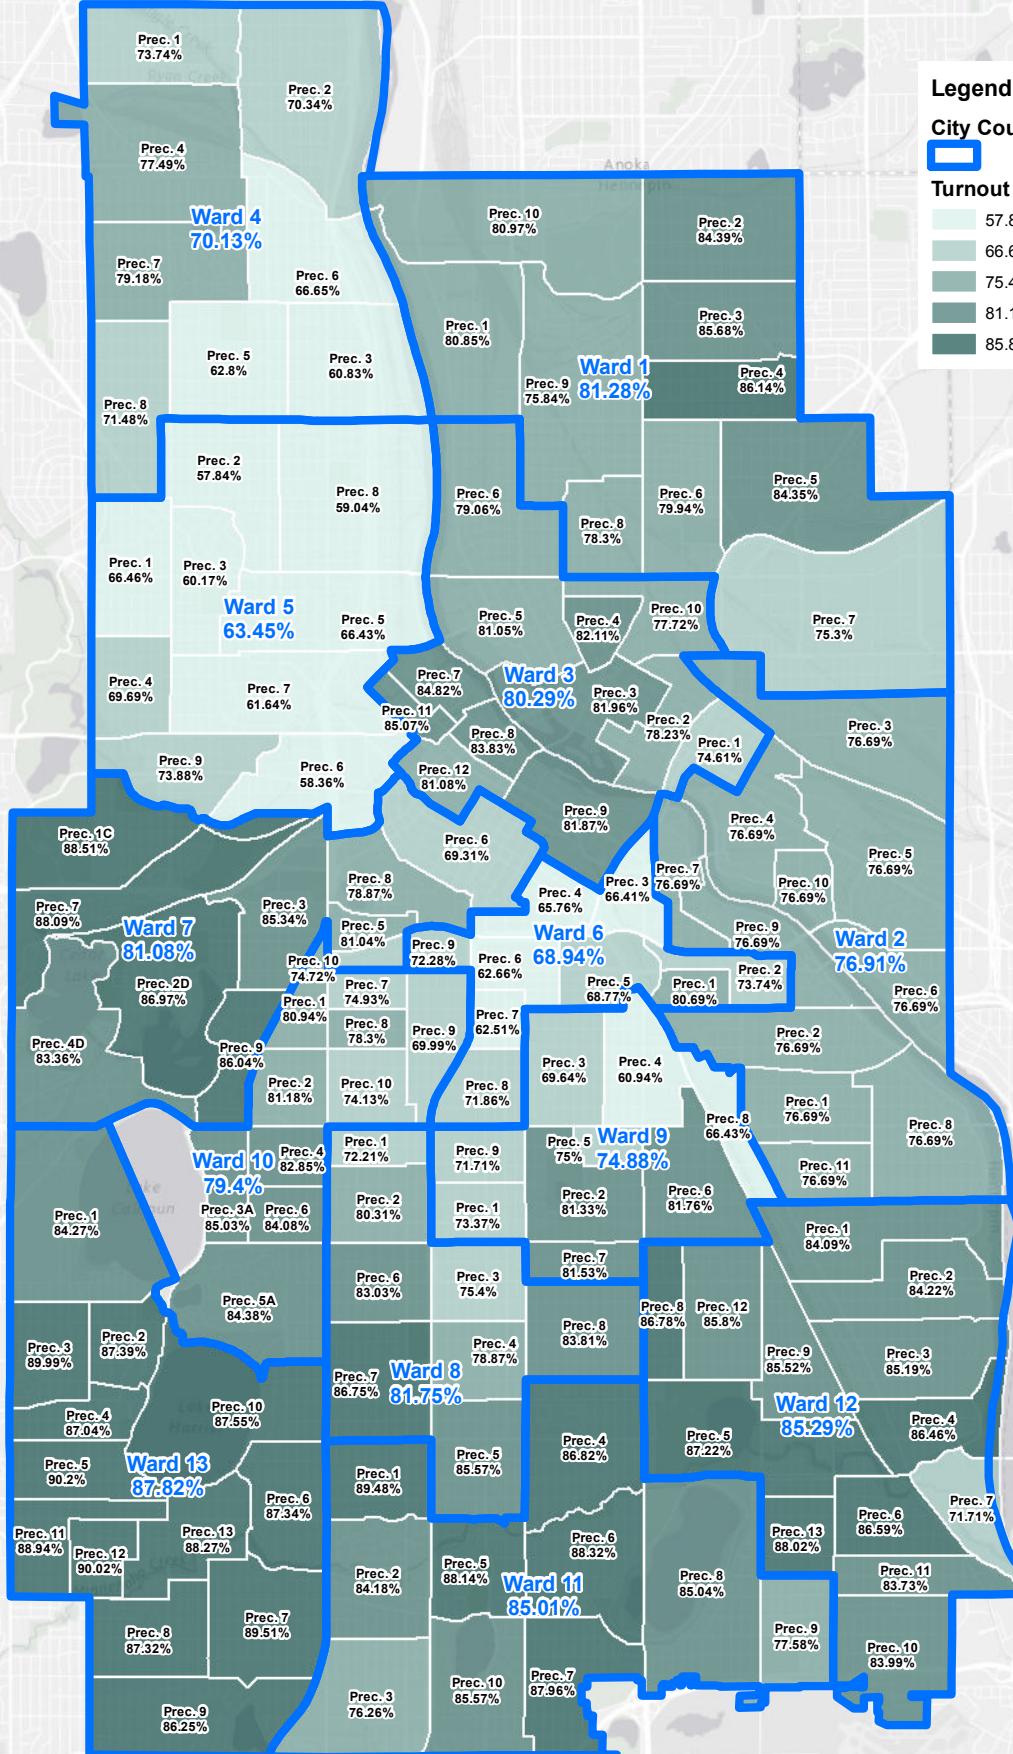

# 2016 General Election Voter Turnout Results

**Legend**

**City Council Wards**  

**Turnout by Voter Precinct**

-  57.84% - 66.65%
-  66.66% - 75.40%
-  75.41% - 81.18%
-  81.19% - 85.80%
-  85.81% - 90.20%

**MINNEAPOLIS**  
**YourCity.**  
**YourVote.**  
[vote.minneapolismn.gov](http://vote.minneapolismn.gov)

**Minneapolis**  
 City of Lakes