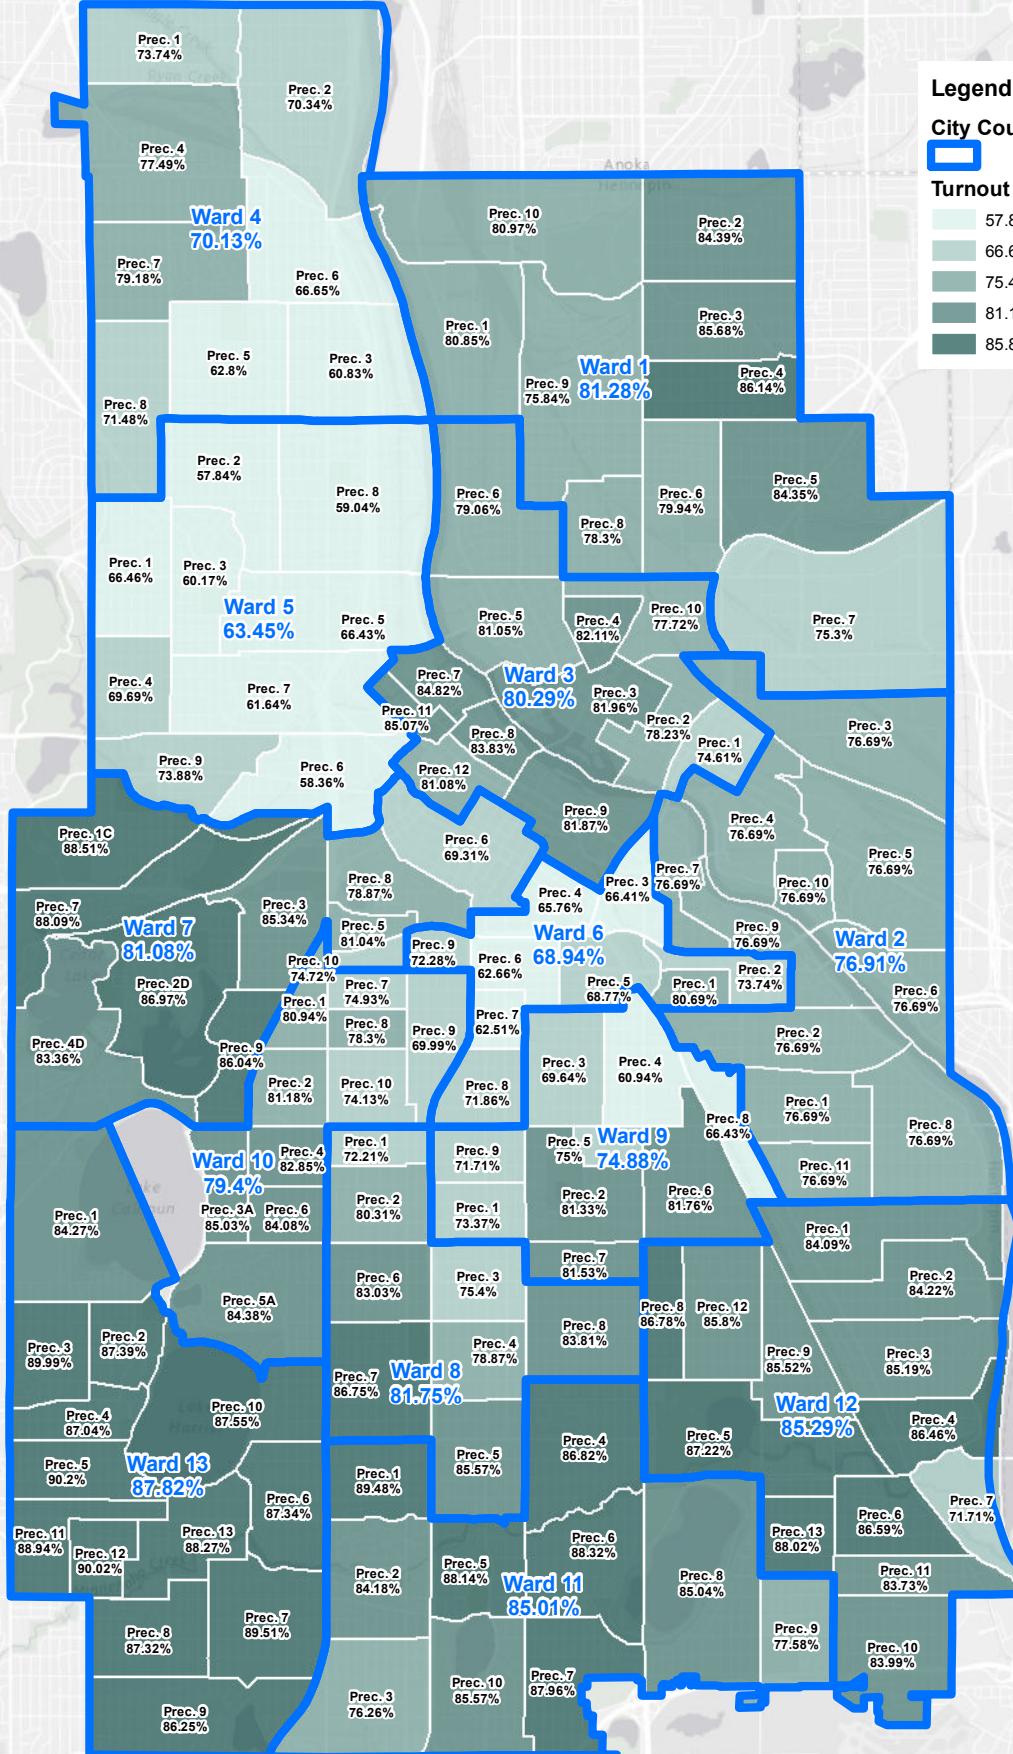

2016 General Election Voter Turnout Results

Legend

City Council Wards

Turnout by Voter Precinct

-  57.84% - 66.65%
-  66.66% - 75.40%
-  75.41% - 81.18%
-  81.19% - 85.80%
-  85.81% - 90.20%

MINNEAPOLIS
YourCity.
YourVote.
vote.minneapolismn.gov

Minneapolis
 City of Lakes