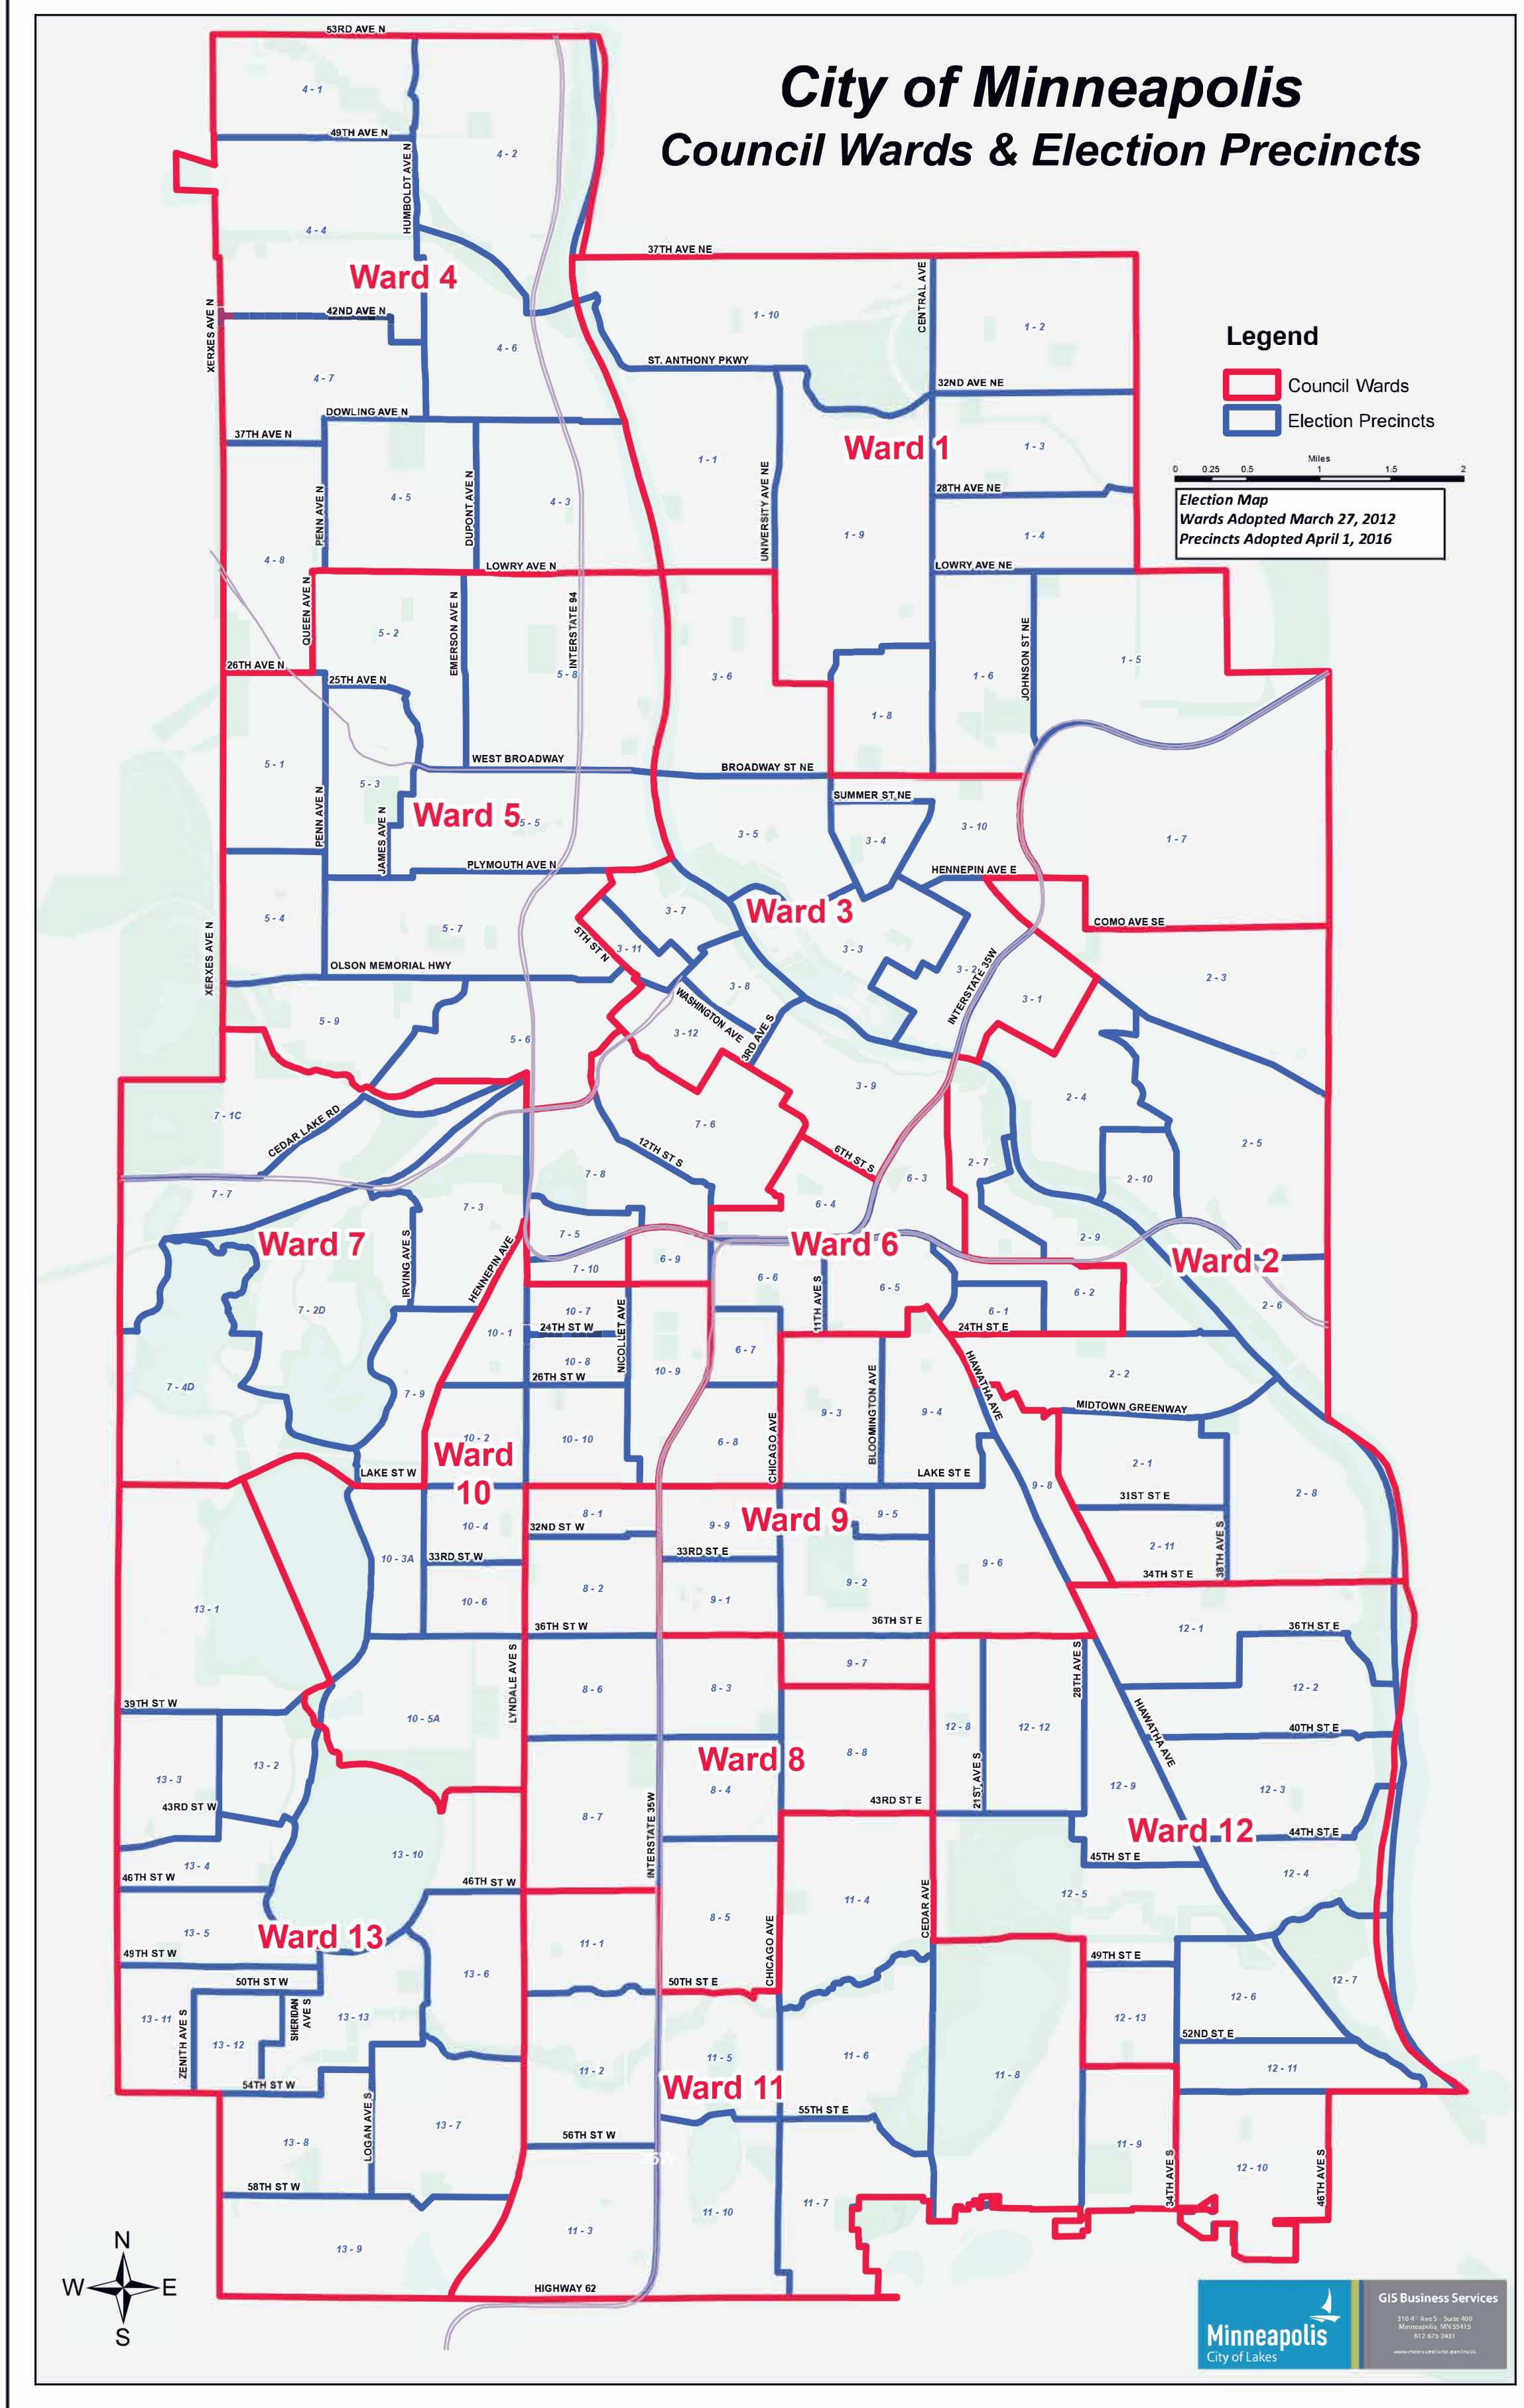

THIRTEENTH WARD PRECINCTS

1. 1 - Bakken Museum, 3537 Zenith Ave S
2. 2 - St John's Episcopal Church, 4201 Sheridan Ave S
3. 3 - Linden Hills Park Recreation Center, 3100 43rd St W
4. 4 - St Thomas the Apostle (Gym), 2914 W 44th St
5. 5 - Pershing Park Recreation Center, 3523 48th St W
6. 6 - Lynnhurst Park Recreation Center, 1345 Minnehaha Parkway W (use Parkway entrance)
7. 7 - Kenny Community School, 5720 Emerson Ave S
8. 8 - Armatage Park Recreation Center, 2500 57th St W
9. 9 - Anthony Middle School, 5757 Irving Ave S
10. 10 - St. Luke's Episcopal Church, 4557 Colfax Ave S
11. 11 - Lake Harriet Methodist Church, 4901 Chovon Ave S
12. 12 - Christ the King Church, 5029 Zenith Ave S
13. 13 - Mt. Olivet Lutheran Church, 5025 Knox Ave S

- denotes polling place change

For reasonable accommodations or alternative formats please contact (add your information here including: department, contact person, phone and email).
People who are deaf or hard of hearing can use a relay service to call 311 at 612-673-3000.
TTY users can call 612-673-2157 or 612-673-2626.
Para asistencia 612-673-2700, Rau key pab 612-673-2800, Hadii aad Caawimaad u baahantahay 612-673-3500.

City of Minneapolis Council Wards & Election Precincts

For more information on voting this fall, call 311 (or 612-673-3000) or visit the City's elections web page at

vote.minneapolismn.gov