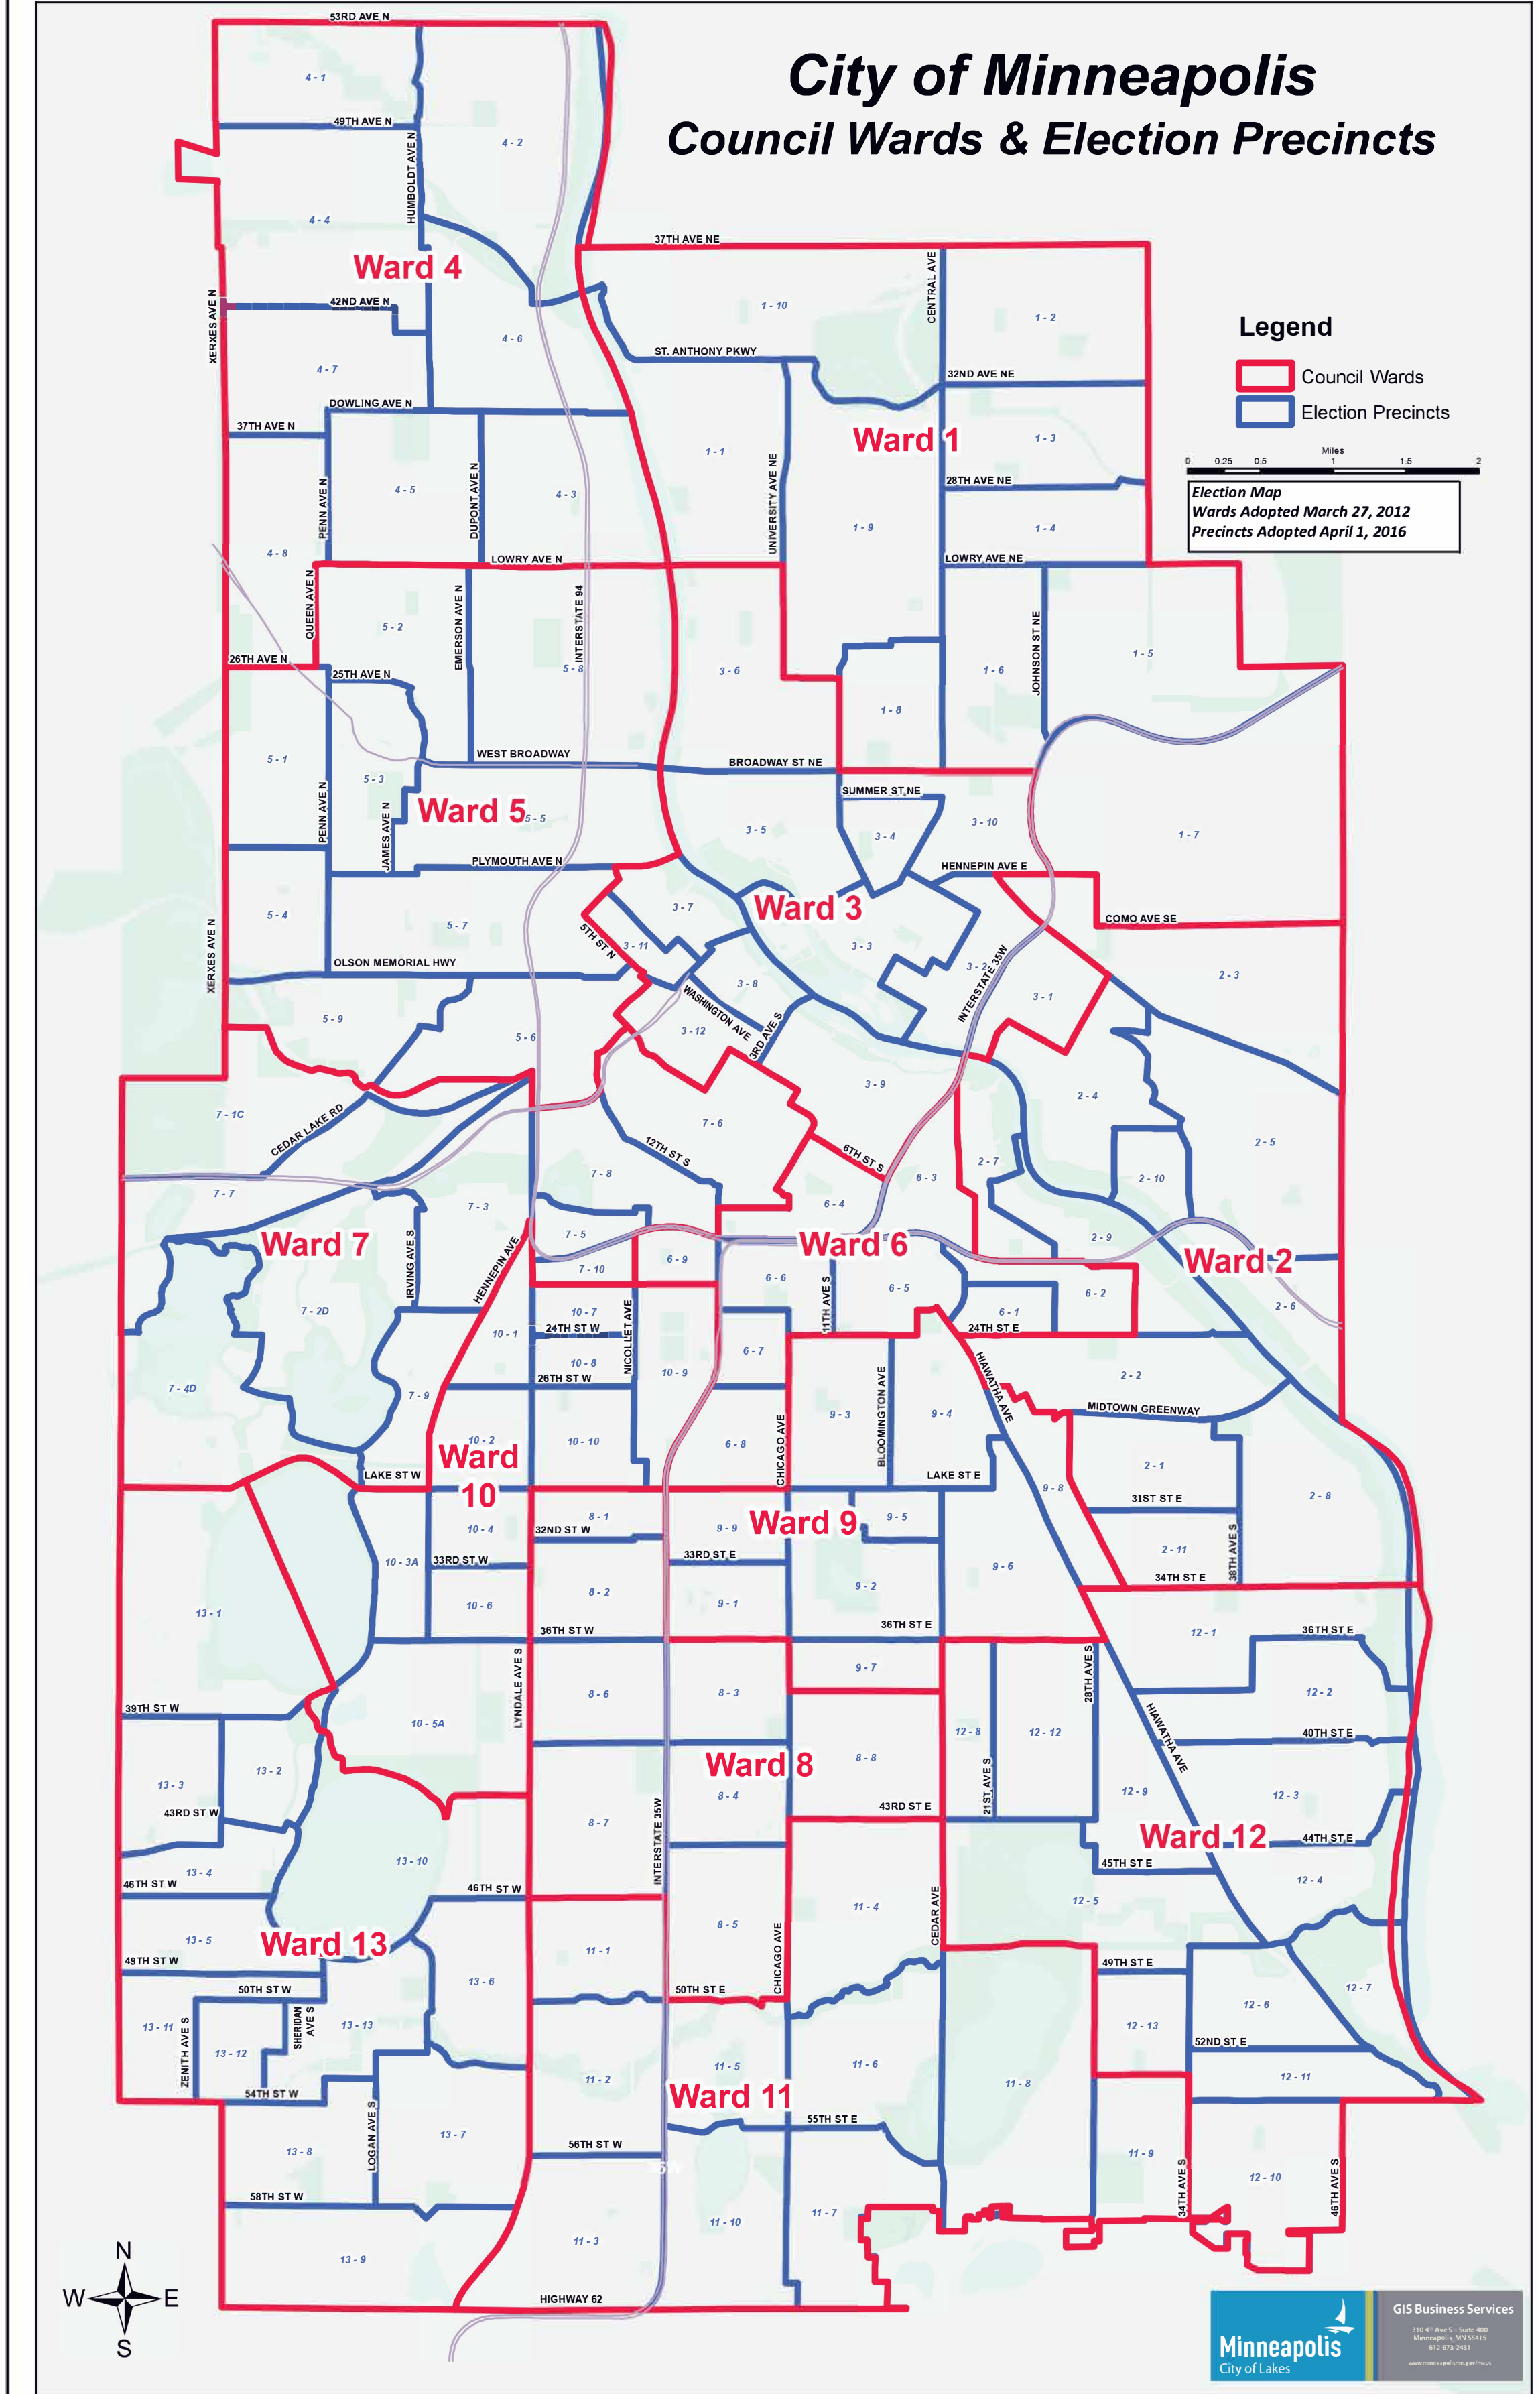

THIRTEENTH WARD PRECINCTS

1. 1 - Bakken Museum, 3537 Zenith Ave S
2. 2 - St John's Episcopal Church, 4201 Sheridan Ave S
3. 3 - Linden Hills Park Recreation Center, 3100 43rd St W
4. 4 - St Thomas the Apostle (Gym), 2914 W 44th St
5. 5 - Pershing Park Recreation Center, 3523 48th St W
6. 6 - Lynnhurst Park Recreation Center, 1345 Minnehaha Parkway W (use Parkway entrance)
7. 7 - Kenny Community School, 5720 Emerson Ave S
8. 8 - Armatage Park Recreation Center, 2500 57th St W
9. 9 - Anthony Middle School, 5757 Irving Ave S
10. 10 - St. Luke's Episcopal Church, 4557 Colfax Ave S
11. 11 - Lake Harriet Methodist Church, 4901 Chovon Ave S
12. 12 - Christ the King Church, 5029 Zenith Ave S
13. 13 - Mt. Olivet Lutheran Church, 5025 Knox Ave S

- denotes polling place change

For reasonable accommodations or alternative formats please contact (add your information here including: department, contact person, phone and email).
People who are deaf or hard of hearing can use a relay service to call 311 at 612-673-3000.
TTY users can call 612-673-2157 or 612-673-2626.
Para asistencia 612-673-2700, Rau key pab 612-673-2800, Hadii aad Caawimaad u baahantahay 612-673-3500.

City of Minneapolis Council Wards & Election Precincts

For more information on voting this fall, call 311 (or 612-673-3000) or visit the City's elections web page at

vote.minneapolismn.gov