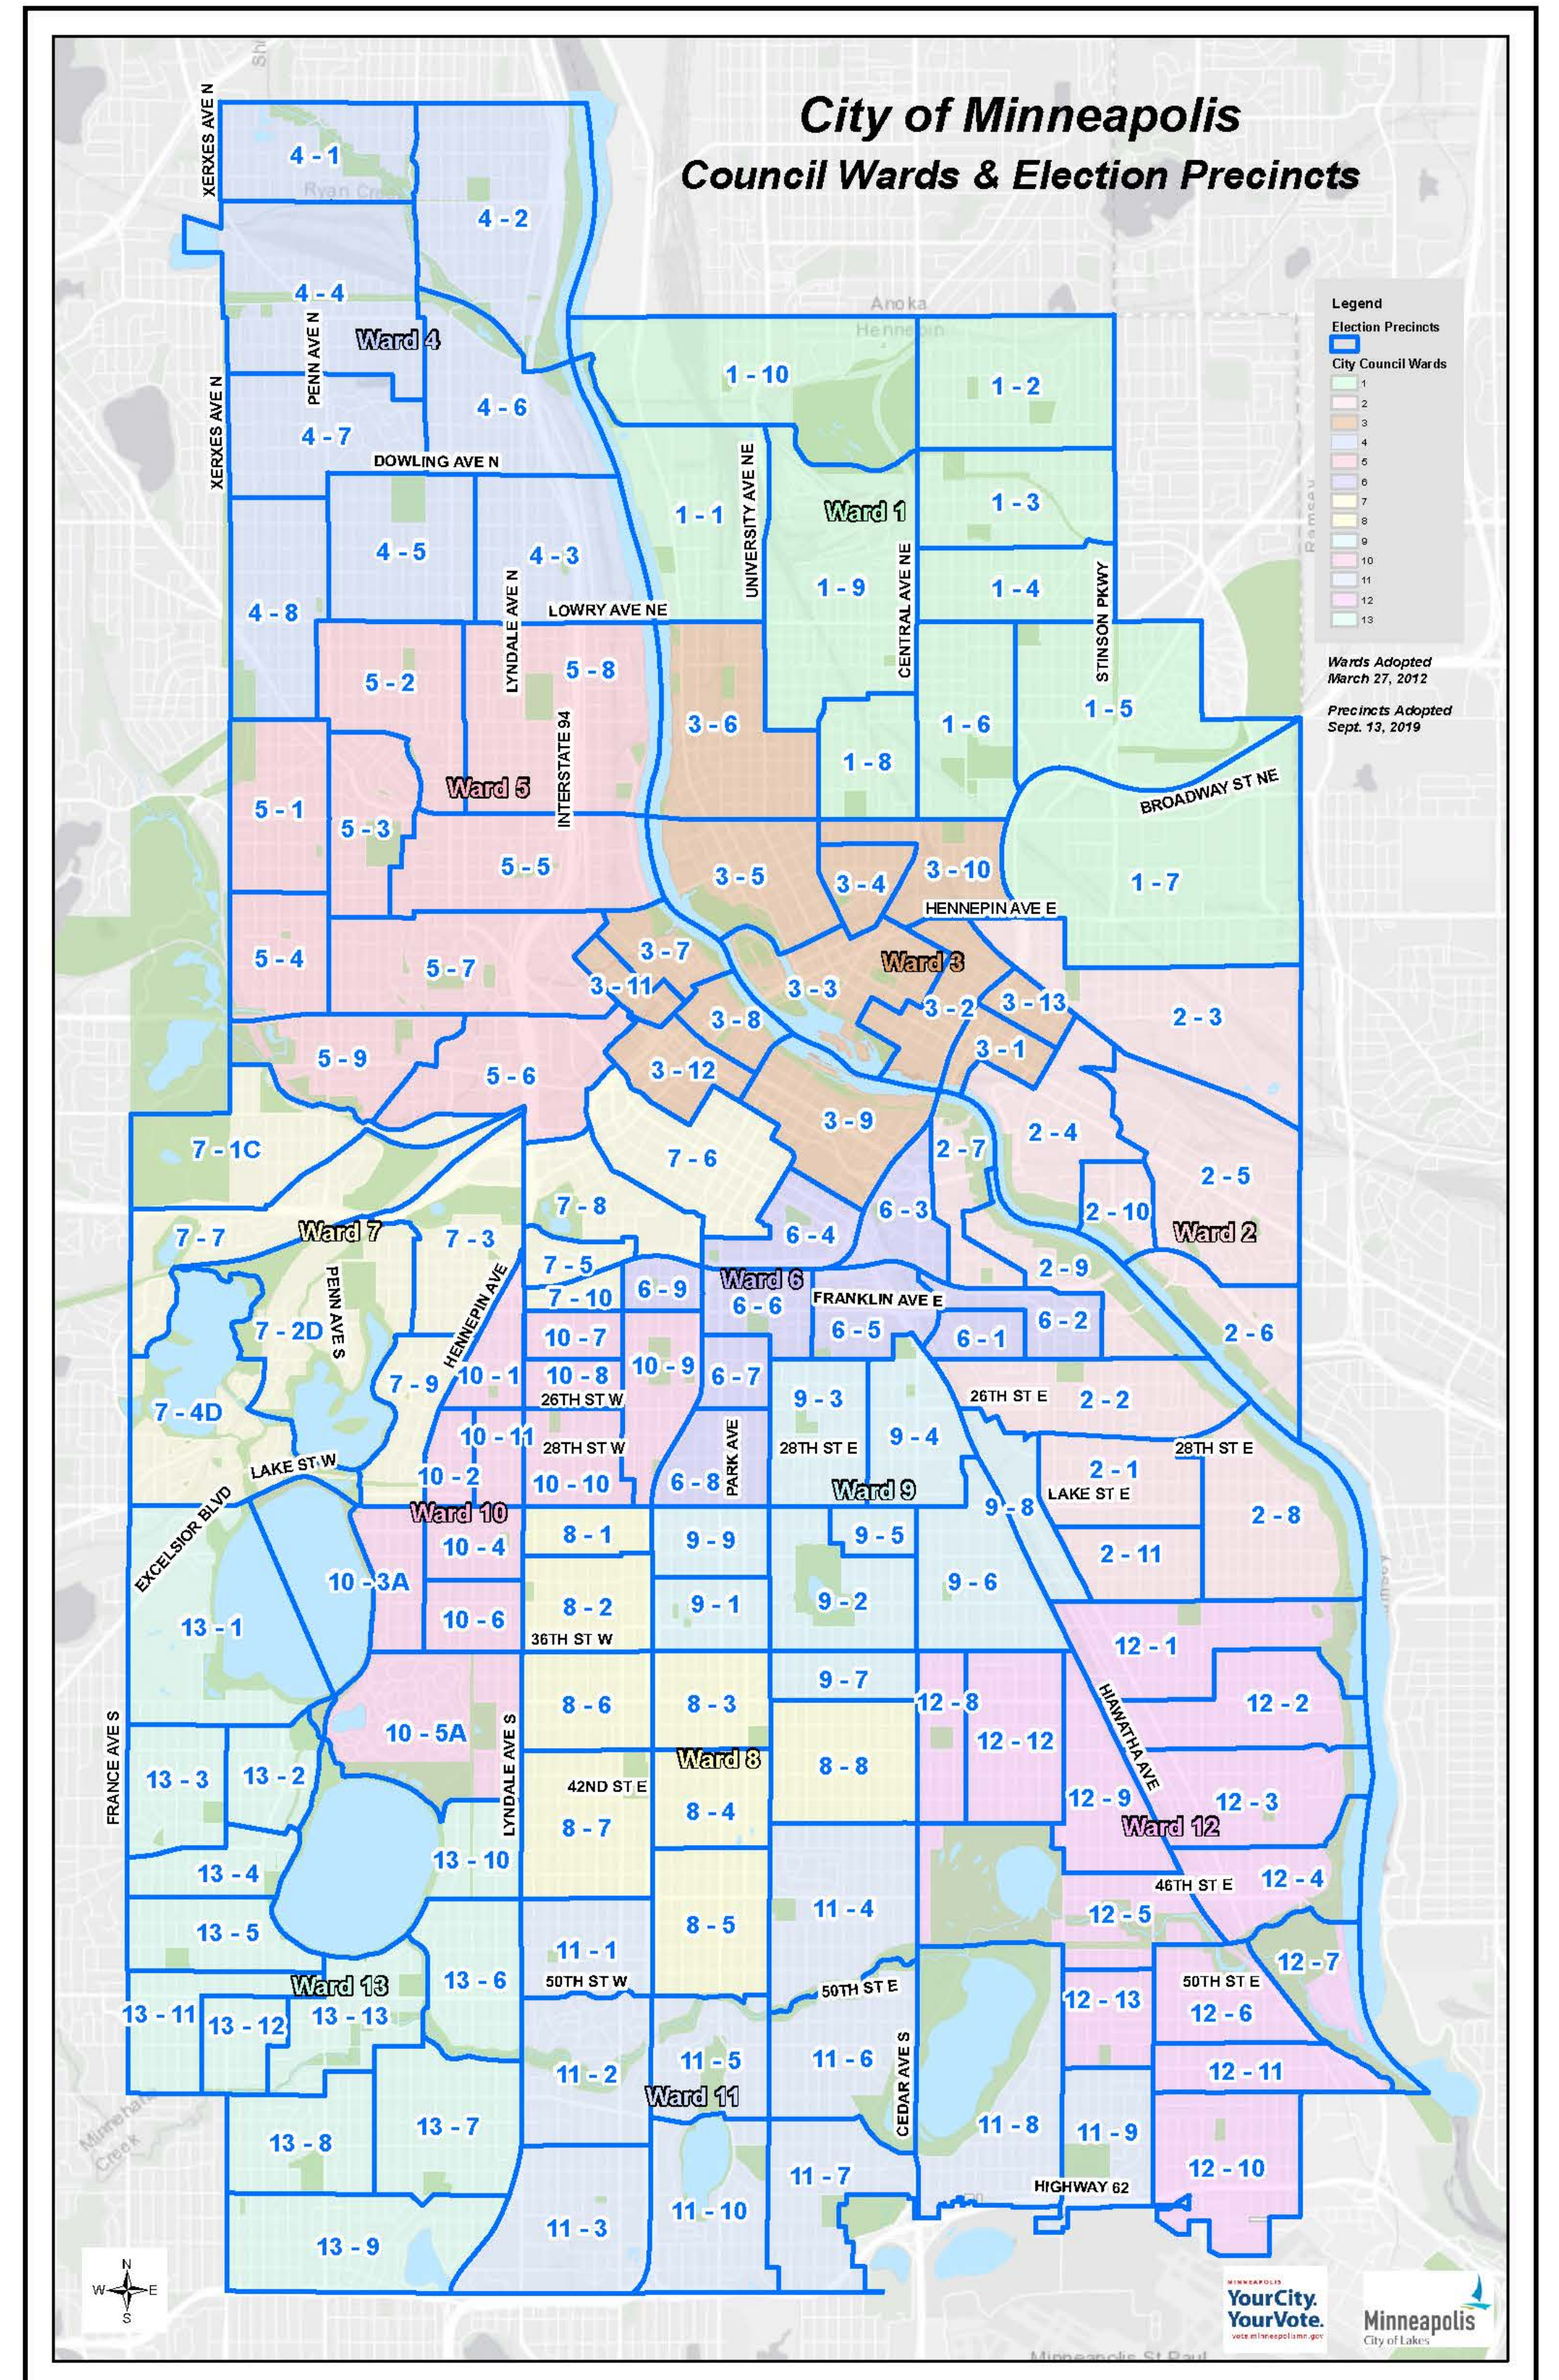

THIRTEENTH WARD PRECINCTS

1. 1 - Bakken Museum, 3537 Zenith Ave S
2. 2 - St. John's Episcopal Church, 4201 Sheridan Ave S
3. 3 - Linden Hills Park Recreation Center, 3100 43rd St W
4. 4 - St. Thomas the Apostle (Gym), 2914 W 44th St
5. 5 - Pershing Park Recreation Center, 3523 48th St W
6. 6 - Lynnhurst Park Recreation Center, 1345 Minnehaha Parkway W (use Parkway entrance)
7. 7 - Kenny Community School, 5720 Emersont Ave S
8. 8 - Armatage Park Recreation Center, 2500 57th St W
9. 9 - Anthony Middle School, 5757 Irving Ave S
10. 10 - St. Luke's Episcopal Church, 4557 Colfax Ave S
11. 11 - Lake Harriet Methodist Church, 4901 Chowen Ave S
12. 12 - Christ the King Church, 5029 Zenith Ave S
13. 13 - Mt. Olivet Lutheran Church, 5025 Knox Ave S

- denotes polling place change
** - denotes new precinct

For reasonable accommodations or alternative formats please contact (add your information here including: department, contact person, phone and email).
People who are deaf or hard of hearing can use a relay service to call 311 at 612-673-3000.
TTY users can call 612-673-2157 or 612-673-2626.
Para asistencia 612-673-2700, Rau kev pab 612-673-2800, Hadii aad Caawimaad u baahantahay 612-673-3500.

For more information on voting, call 311 (or 612-673-3000) or visit the City's elections web page at

vote.minneapolismn.gov