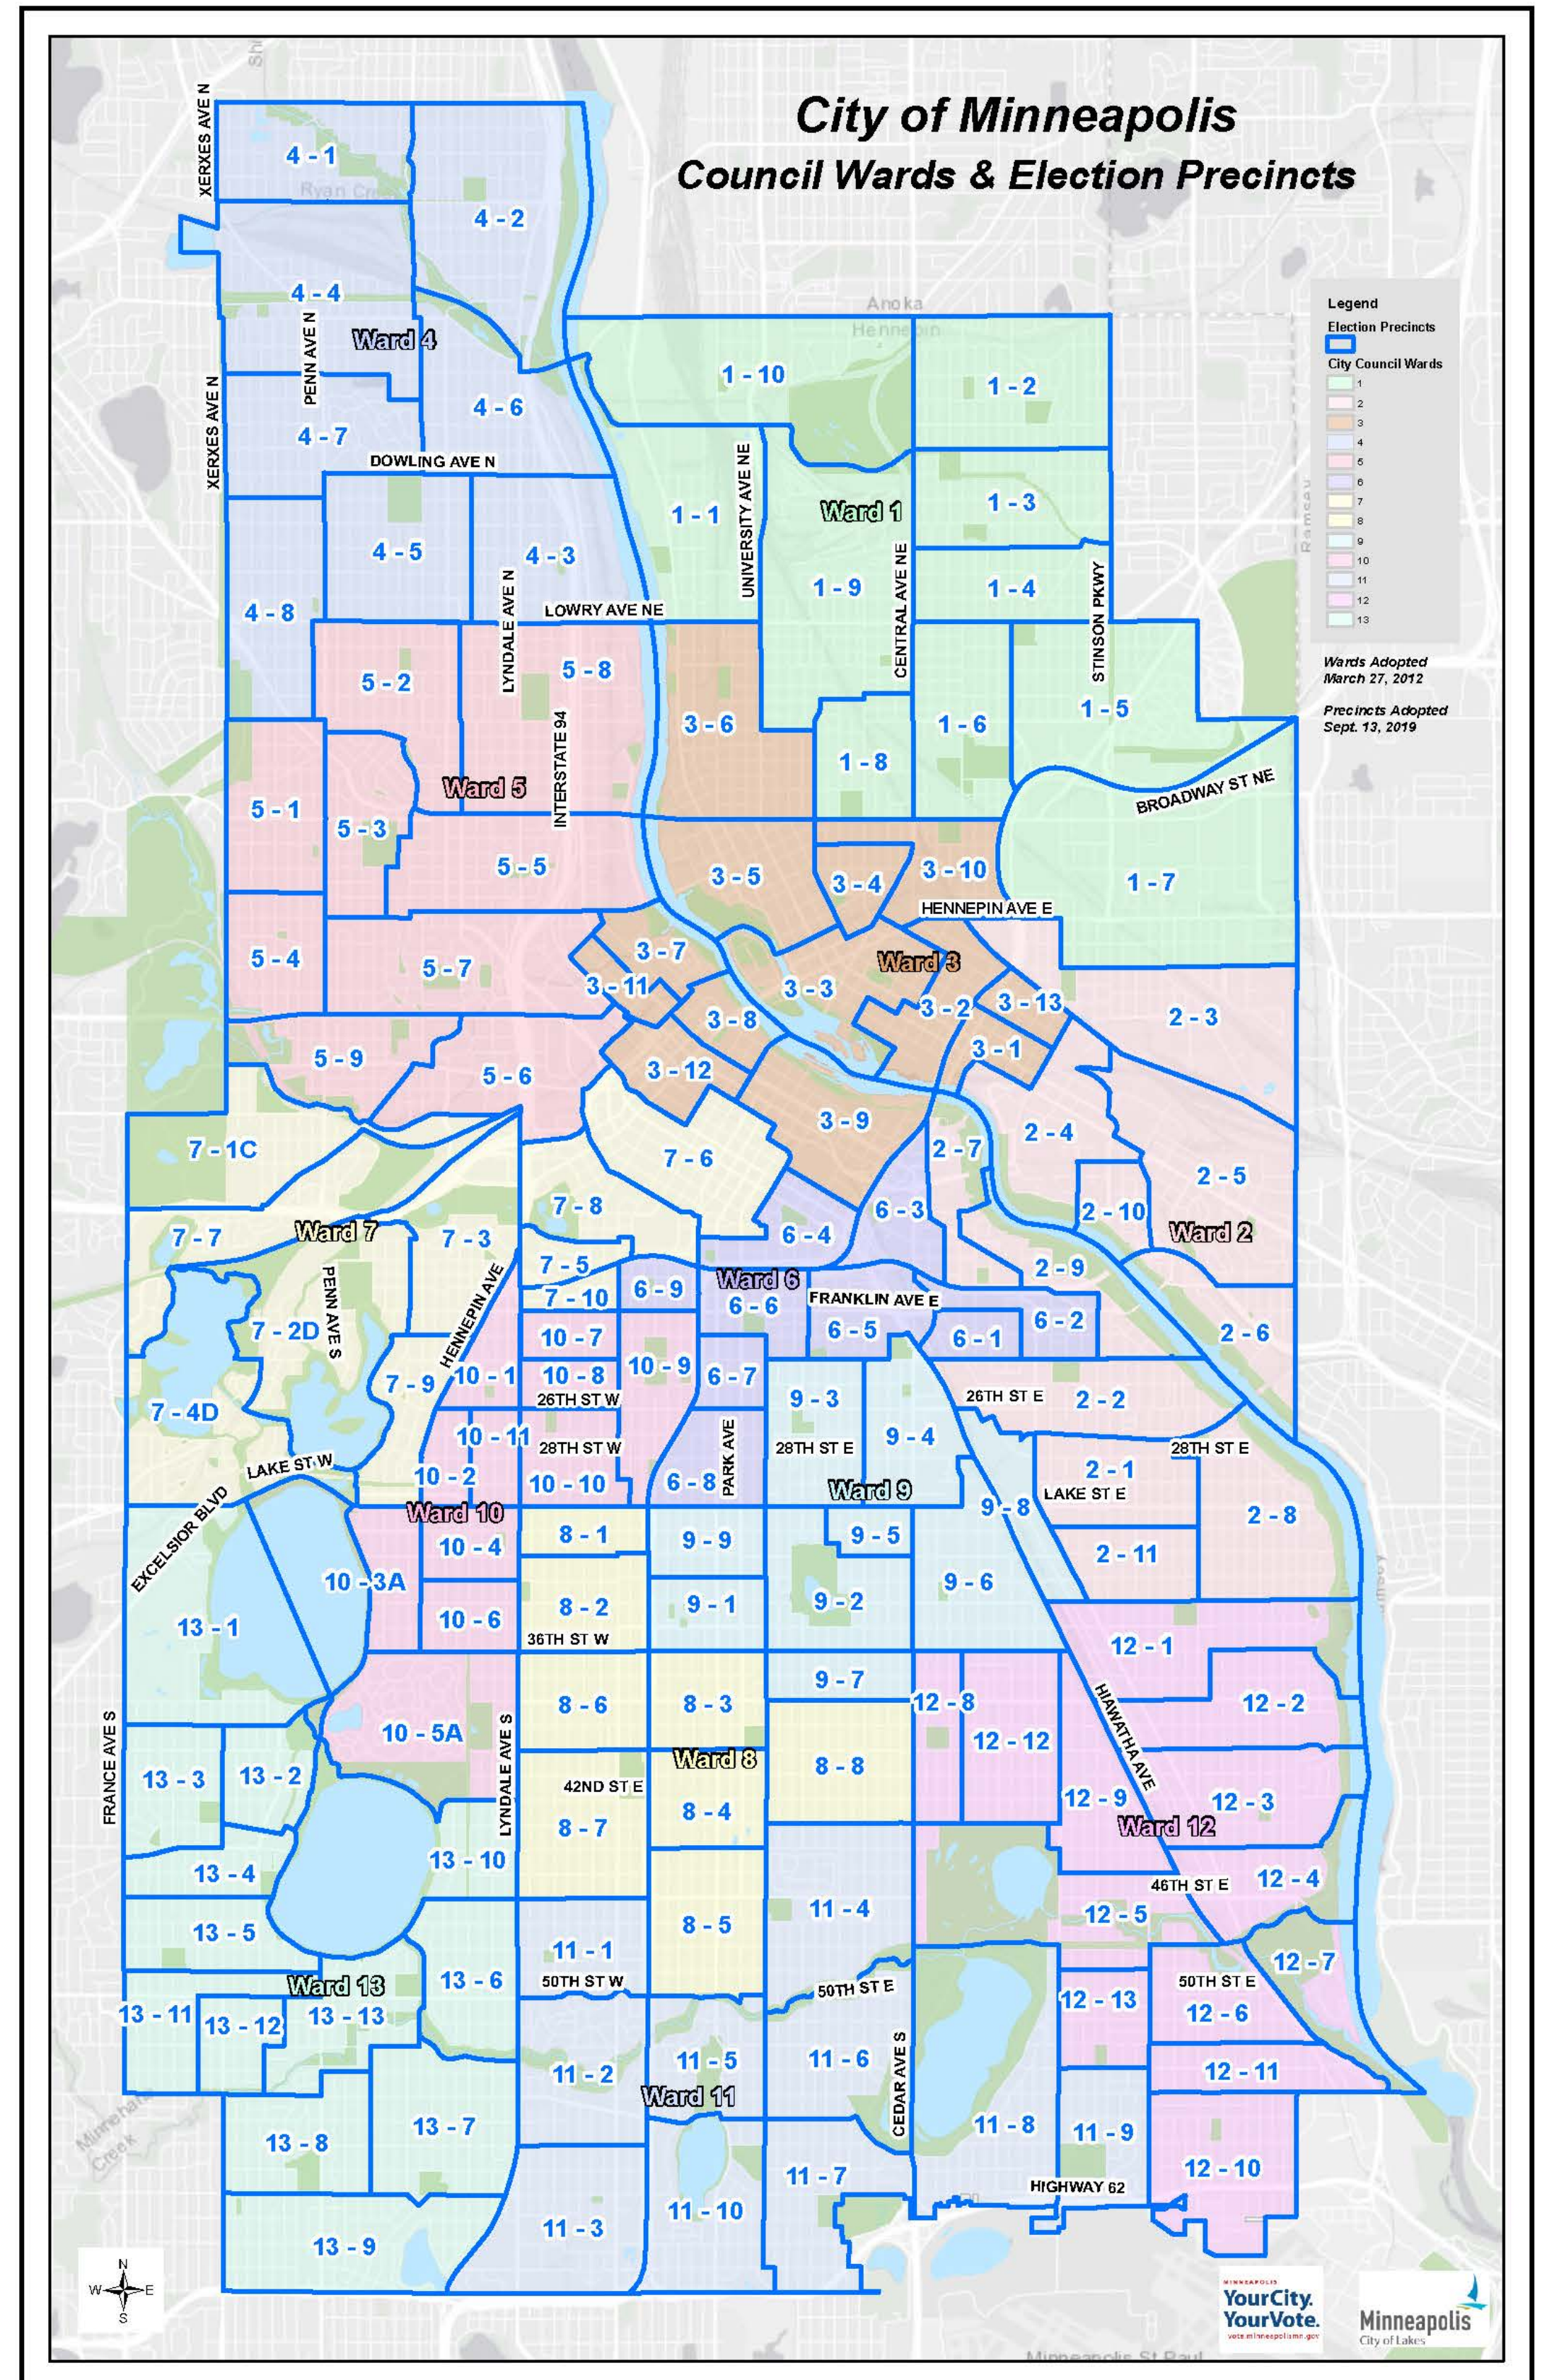

THIRTEENTH WARD PRECINCTS

1. 1 - Bakken Museum, 3537 Zenith Ave S
2. 2 - Lake Harriet Lower Campus, 4030 Chowen Ave S
3. 3 - Lake Harriet Lower Campus, 4030 Chowen Ave S
4. 4 - St Thomas the Apostle (Gym), 2914 W 44th St
5. 5 - St Thomas the Apostle (Gym), 2914 W 44th St
6. 6 - Lynnhurst Park Recreation Center, 1345 Minnehaha Parkway W (use Parkway entrance)
7. 7 - Kenny Community School, 5720 Emerson Ave S
8. 8 - Armatage School, 2501 W 56th St
9. 9 - Anthony Middle School, 5757 Irving Ave S
10. 10 - Barton School, 4237 Colfax Ave S
11. 11 - Lake Harriet Upper Campus, 4912 Vincent Ave S
12. 12 - Christ the King Church, 5029 Zenith Ave S
13. 13 - Mt. Olivet Lutheran Church, 5025 Knox Ave S

For reasonable accommodations or alternative formats please contact (add your information here including: department, contact person, phone and email).
People who are deaf or hard of hearing can use a relay service to call 311 at 612-673-3000.
TTY users can call 612-673-2157 or 612-673-2626.
Para asistencia 612-673-2700, Rau kev pab 612-673-2800,
Hadii aad Caawimaad u baahantahay 612-673-3500.

For more information on voting, call 311 (or 612-673-3000) or visit the City's elections web page at

vote.minneapolismn.gov